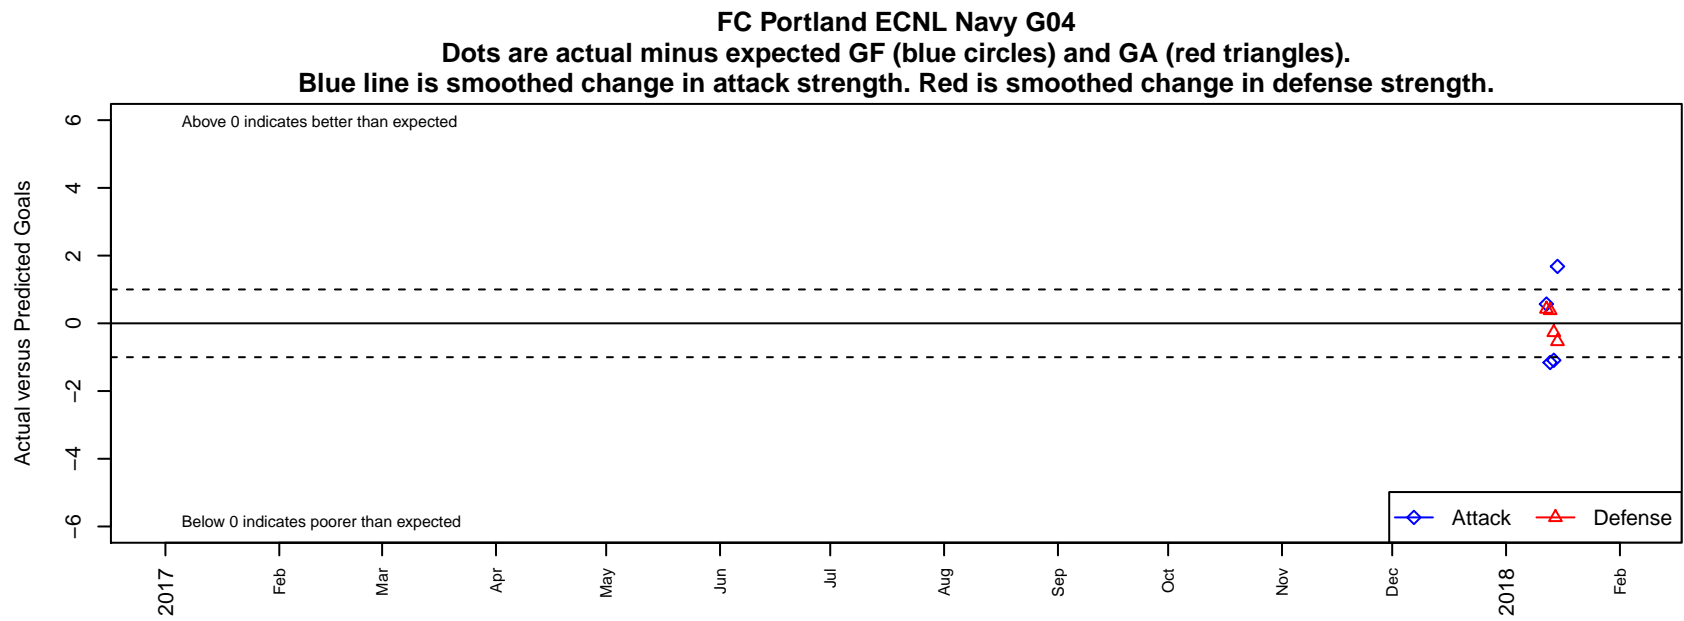

# FC Portland ECNL Navy G04

FC Portland  
Portland, OR  
G04 total strength=1673  
attack=20.09 defense=21.17

alt names used:

Venues played:  
2017 Portland Winter Showcase U15

<b>date</b>	<b>home</b>		<b>away</b>		<b>venue</b>	<b>pred.home</b>	<b>pred.away</b>
2018-01-15	FC Portland ECNL Navy G04	3	Rocky Mountain FC G04	1	2017 Portland Winter Showcase U15	1.32	0.46
2018-01-14	FC Portland ECNL Navy G04	0	Crossfire OR United ECNL G03	2	2017 Portland Winter Showcase U15	1.09	1.73
2018-01-13	FC Portland ECNL Navy G04	1	Crossfire OR Blue II G03	0	2017 Portland Winter Showcase U15	2.16	0.38
2018-01-12	PCU Red 1 G03	0	FC Portland ECNL Navy G04	3	2017 Portland Winter Showcase U15	0.42	2.43